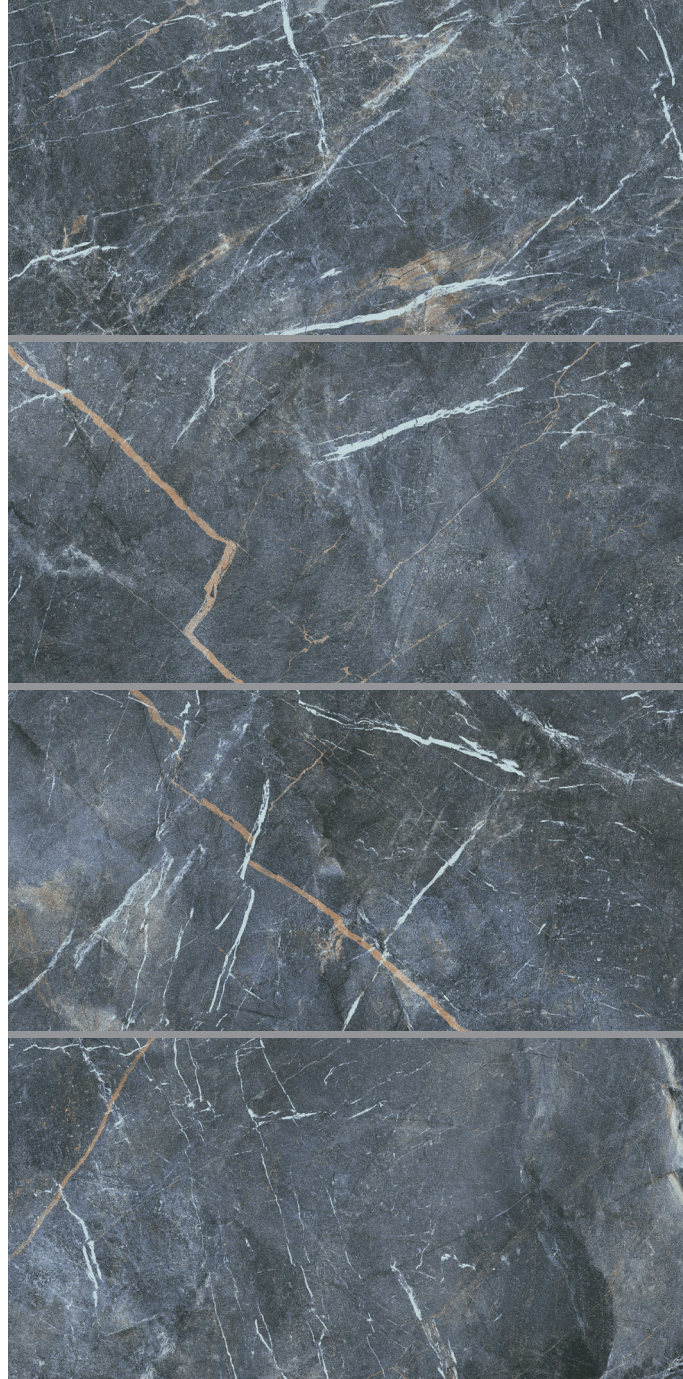

Ürün Desen Dağılımı

60x120 | 24"x48"

Azur

Mavi

Sırlı
Porselen

İç Mekan

Dış
Mekan

Rektifiyeli

Full
Lappato

Grup
Bla

Kalınlık
10

Aşınmaya
Dayanıklılık

Dona
Dayanıklı

Desen
Farklılaşma

RINO | Seramik Porselen ürün desen dağılımında değişiklik yapabilir.

www.rino.com.tr